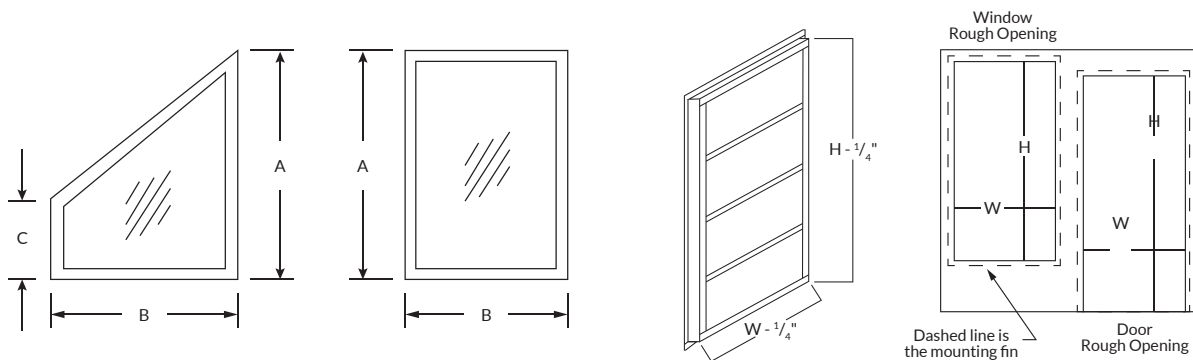

WINDOW SIZES & PRICING

Frame Colors:

Inches	24	30	36	42	48	54	60
30	204	214	229	239	256	269	282
36	214	229	239	256	269	282	295
42	229	239	256	269	282	295	316
48	239	256	269	282	295	316	330
54	256	269	282	295	316	330	346
60	269	282	295	316	330	346	354
66	282	295	316	330	346	354	380
72	295	316	330	346	354	380	393
78	316	330	346	354	380	393	415
84	330	346	354	380	393	415	418
90	334	354	380	393	415	418	436
96	354	380	393	415	418	436	445
102	380	393	415	418	436	Not available	

Shaded sizes are three vent windows.

HOW TO MEASURE

- Provide the smallest daylight opening sizes for each opening, both height and width, by measuring in at least two places.
- Standard deductions from rough opening is $\frac{1}{4}$ " height and width.
- Be sure there is room for the $\frac{7}{8}$ " mounting fin at corners, mullions*, floor, and ceiling.