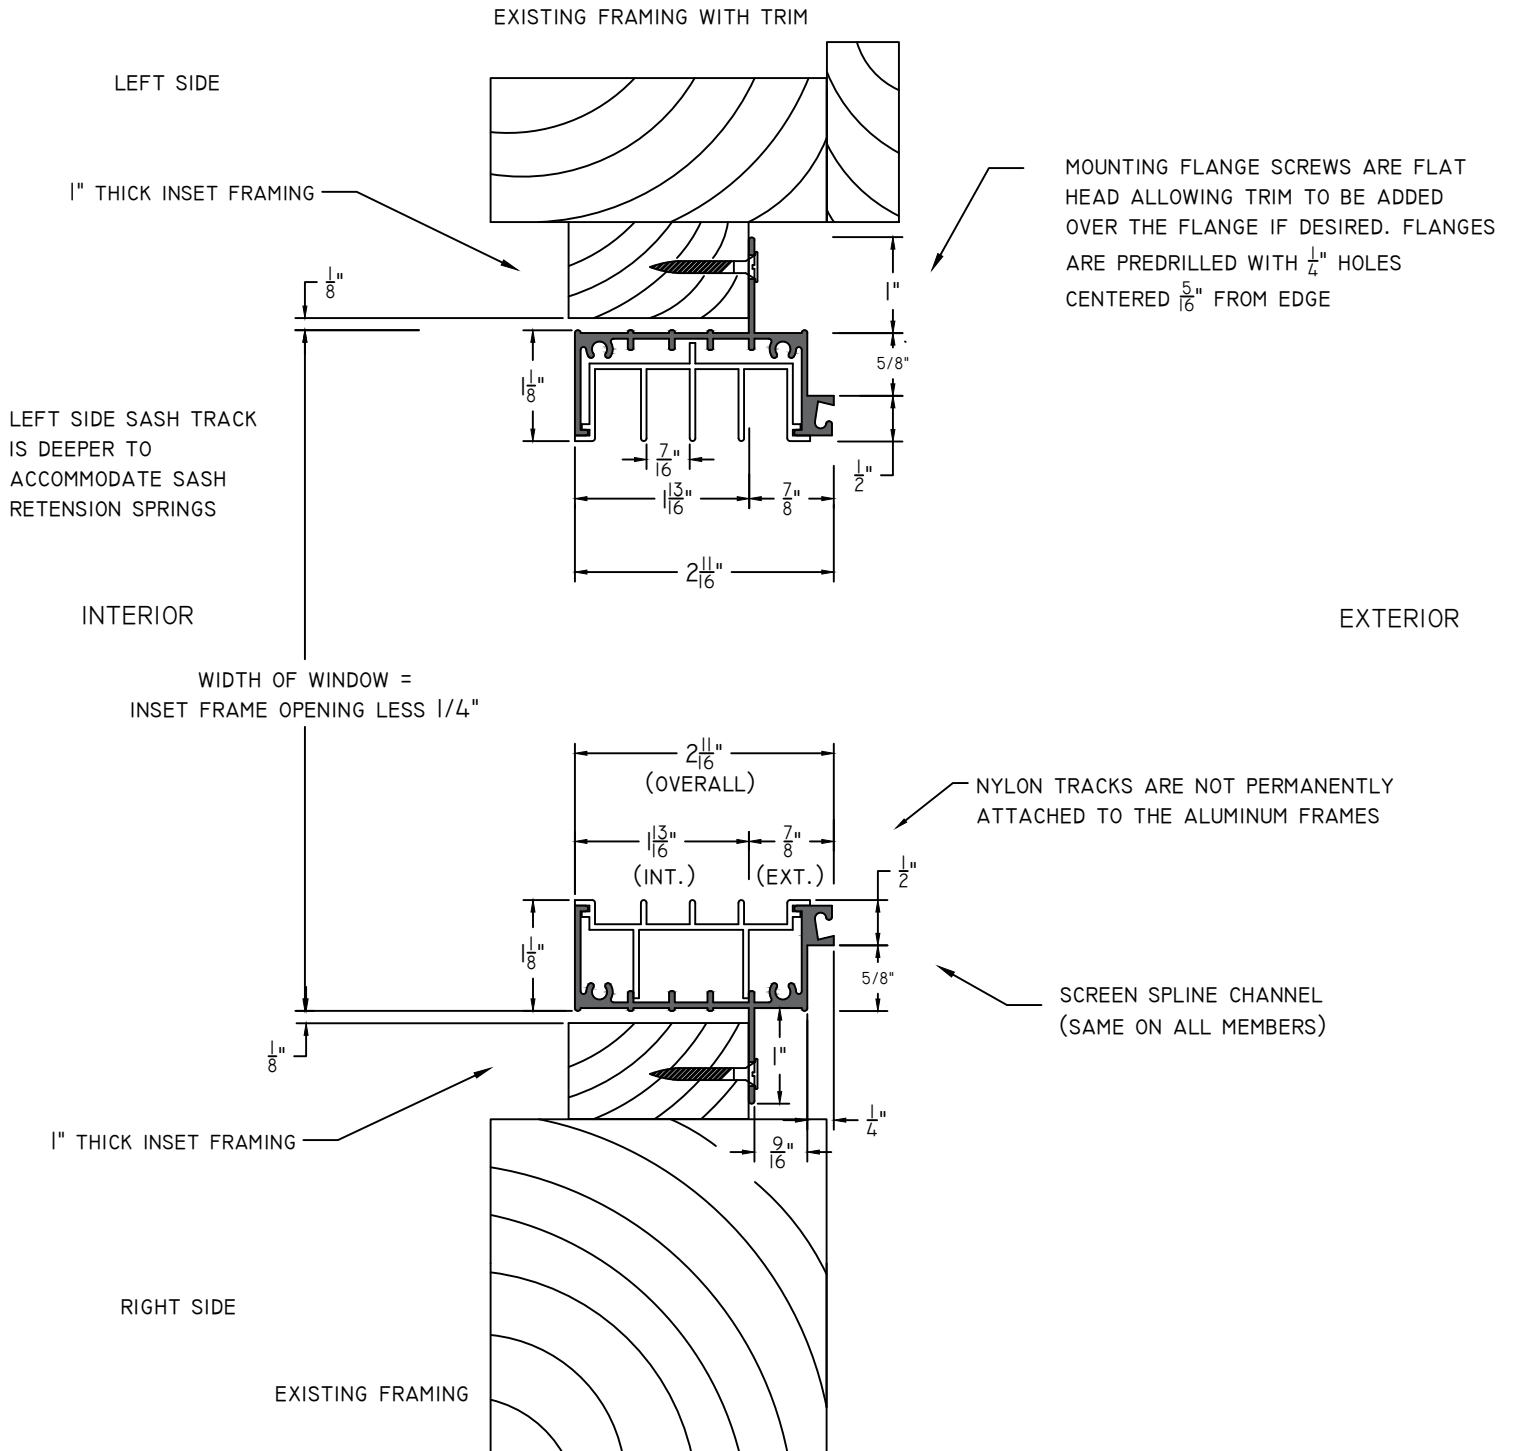

SINGLE XTEND 4-VENT PORCH WINDOW

(16 GA POWDER COATED ALUMINUM EXTRUSIONS, APPROX. $\frac{1}{16}$ " THICK)

IMPORTANT: PLEASE NOTE THAT WINDOWS UNDER 60" IN HEIGHT WILL HAVE 3-VENT PANELS UTILIZING THE 3 OUTER TRACKS

NOTES:

NOTIFY US IF USING ALUMINUM FRAMING, COLOR MATCHED SELF-TAPPING HEX HEAD SCREWS WILL BE PROVIDED

APPLY SEALANT BEHIND BOTH SIDE AND TOP FLANGES ONLY - NO SEALANT BEHIND SILL FLANGE

SCALE 1:2