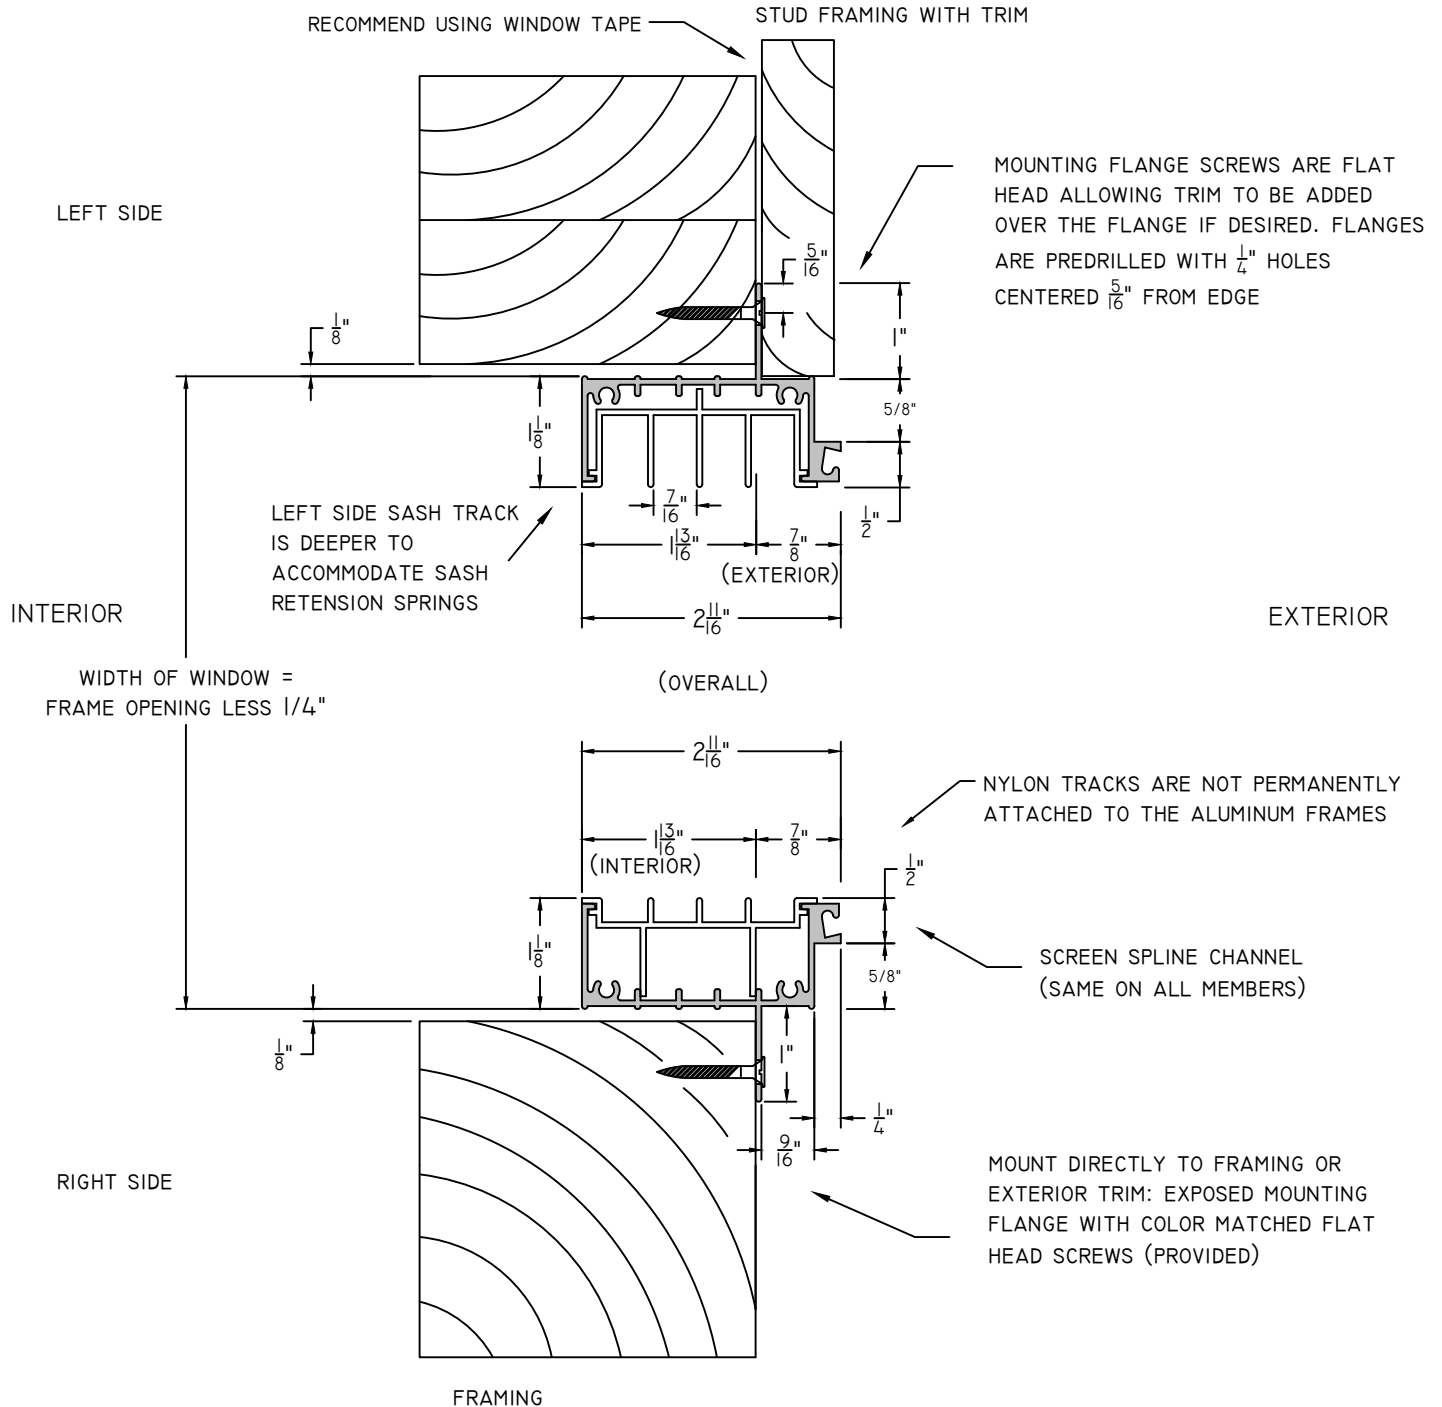

SINGLE XTEND 4-VENT PORCH WINDOW

(16 GA POWDER COATED ALUMINUM EXTRUSIONS, APPROX. 1/16" THICK)

IMPORTANT: PLEASE NOTE THAT WINDOWS UNDER 60" IN HEIGHT WILL HAVE 3-VENT PANELS UTILIZING THE 3 OUTER TRACKS

NOTES:

NOTIFY US IF USING ALUMINUM FRAMING, COLOR MATCHED SELF-TAPPING HEX HEAD SCREWS WILL BE PROVIDED

APPLY SEALANT BEHIND BOTH SIDE AND TOP FLANGES ONLY - NO SEALANT BEHIND SILL FLANGE

SCALE 1:2 