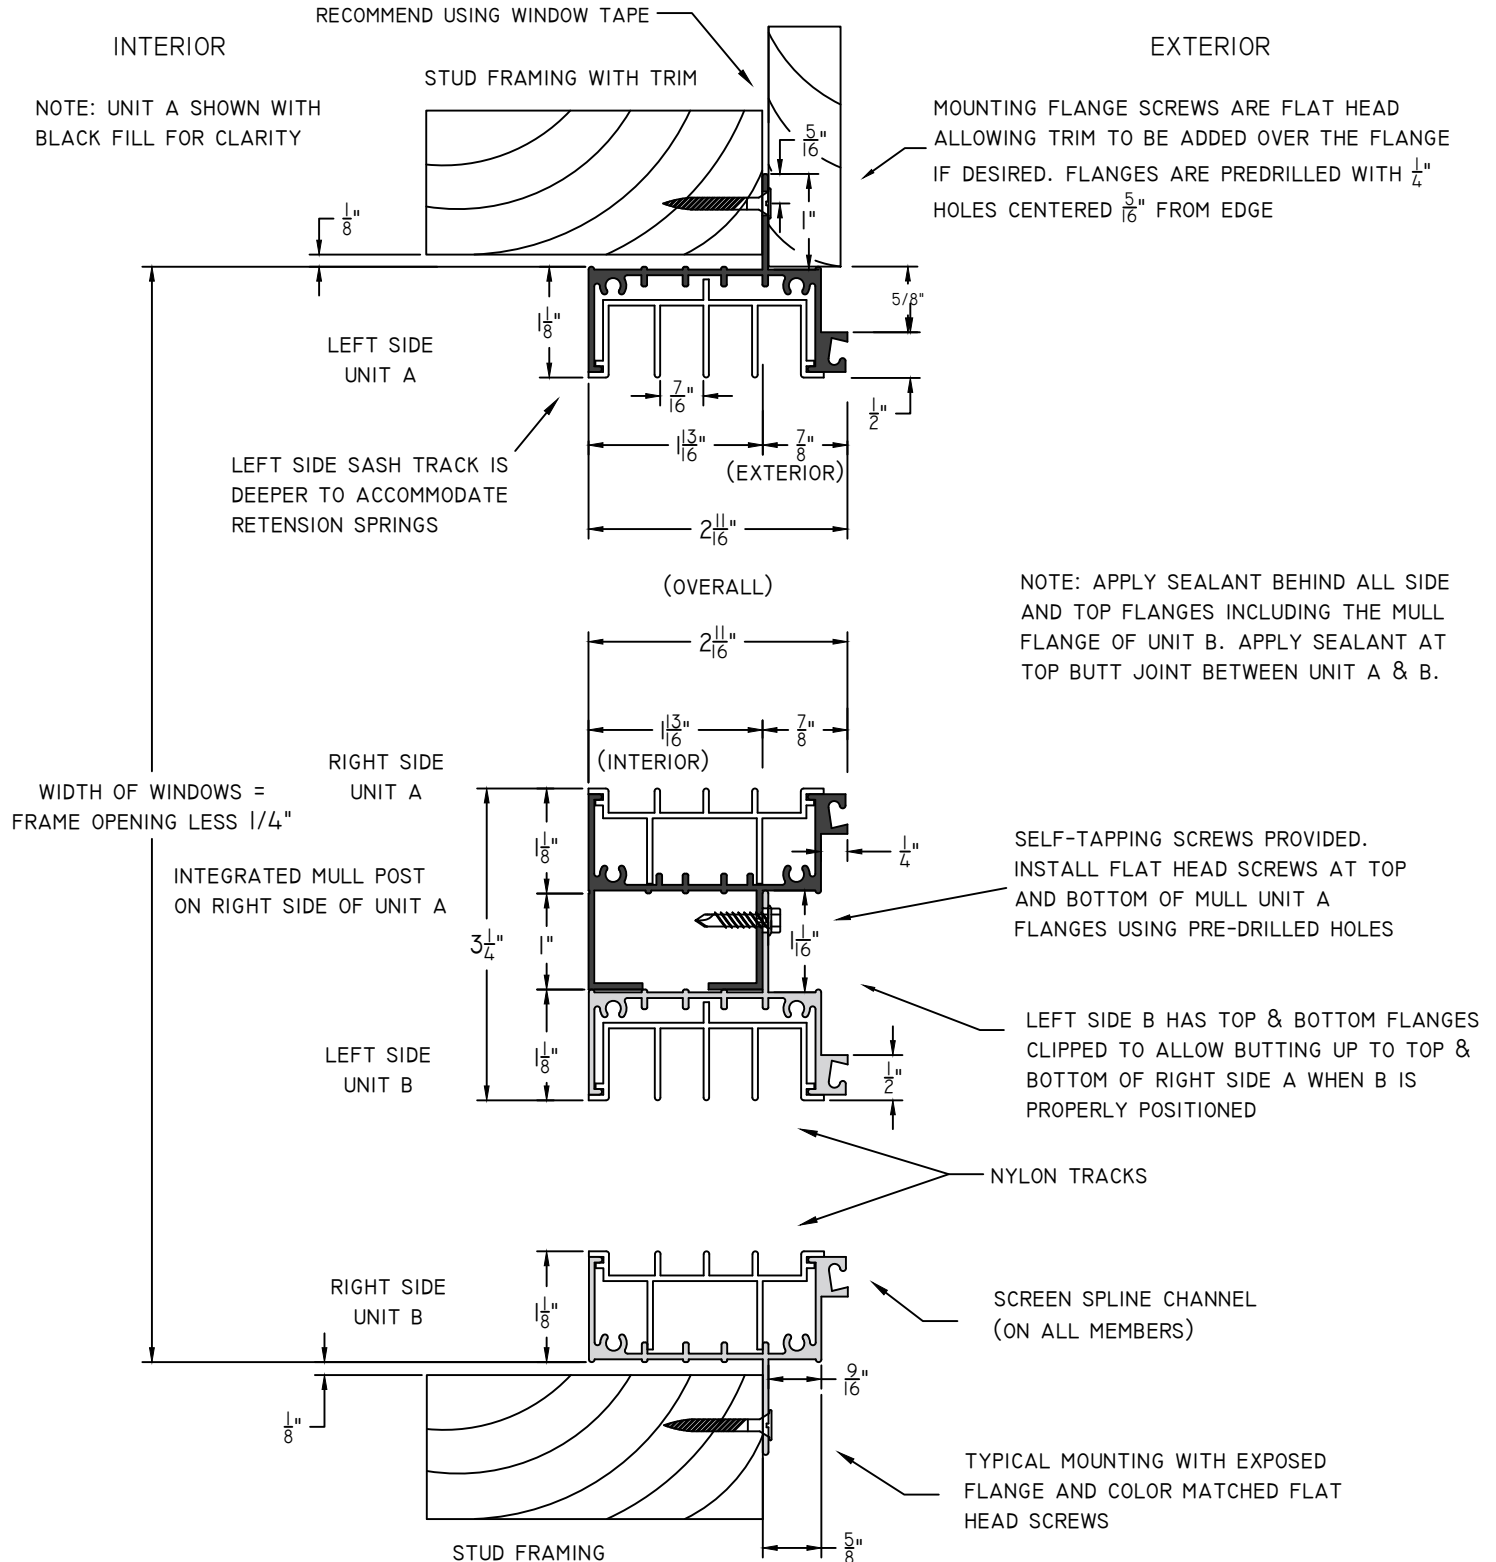

MULLED XTEND 4-VENT PORCH WINDOWS

(16 GA POWDER COATED ALUMINUM EXTRUSIONS, APPROX. 1/16" THICK)

IMPORTANT: PLEASE NOTE THAT WINDOWS UNDER 60" IN HEIGHT WILL HAVE 3-VENT PANELS UTILIZING THE 3 OUTER TRACKS

NOTE: NOTIFY US IF USING ALUMINUM FRAMING, COLOR MATCHED SELF-TAPPING HEX HEAD SCREWS WILL BE PROVIDED

SCALE 1:2 