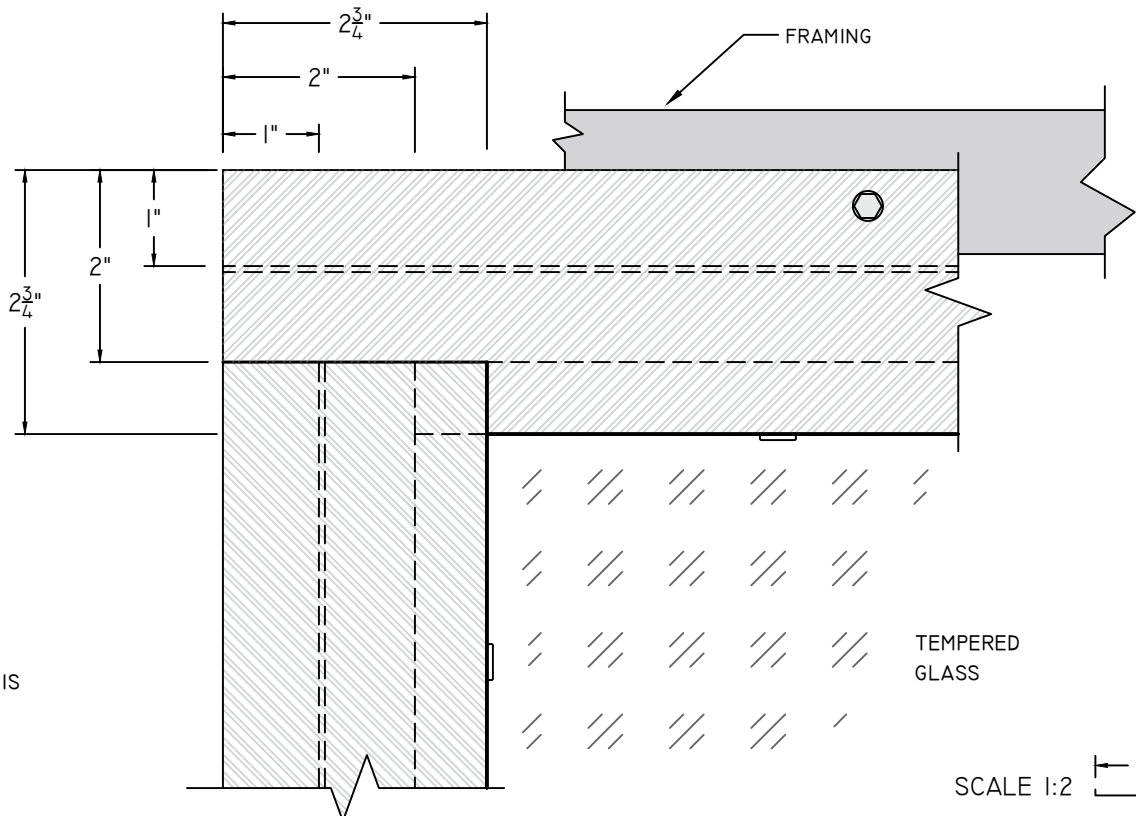

XTEND FIXED GLASS UNIT
(16 GA POWDER COATED ALUMINUM FRAMES AND STOPS)

INTERIOR VIEW

1" FLANGE MOUNTS
TO WINDOW FRAMING -
NOT VISIBLE ON INTERIOR

NOTE: VISIBLE GLASS AREA
WILL BE 3-3/4" SMALLER
THAN OPENING HEIGHT AND
WIDTH - ALLOWS FOR 1/8"
SPACING ON ALL SIDES PLUS
1-3/4" ON EACH SIDE FOR
THE FRAME AND STOP

NOTE: IF USING ALUMINUM
FRAMING, WE WILL PROVIDE
HEX HEAD SELF TAPPING
SCREWS - BE SURE TO NOTIFY
US.

EXTERIOR VIEW

NOTE: DASHED LINE IS
HIDDEN UNDER OR
BEHIND

SCALE 1:2 1"