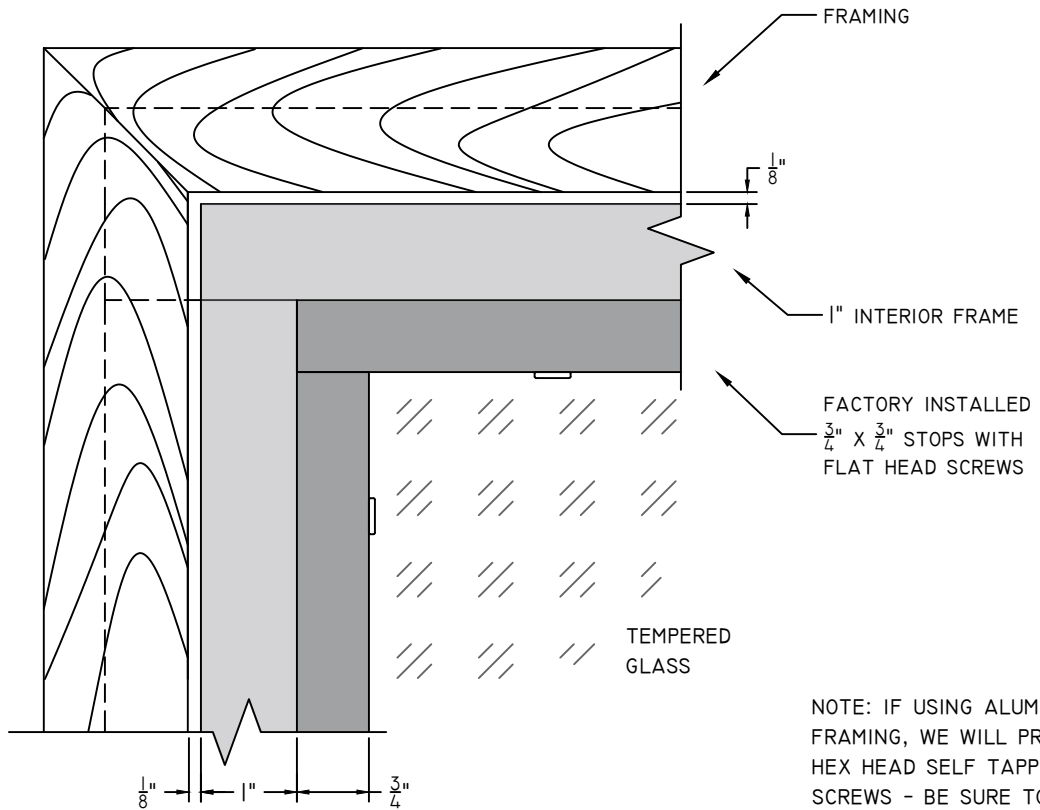

XTEND FIXED GLASS UNIT
(16 GA POWDER COATED ALUMINUM FRAMES AND STOPS)

INTERIOR VIEW

1" FLANGE MOUNTS
TO WINDOW FRAMING -
NOT VISIBLE ON INTERIOR

NOTE: VISIBLE GLASS AREA
WILL BE 3-3/4" SMALLER
THAN OPENING HEIGHT AND
WIDTH - ALLOWS FOR 1/8"
SPACING ON ALL SIDES PLUS
1-3/4" ON EACH SIDE FOR
THE FRAME AND STOP

NOTE: IF USING ALUMINUM
FRAMING, WE WILL PROVIDE
HEX HEAD SELF TAPPING
SCREWS - BE SURE TO NOTIFY
US.

EXTERIOR VIEW

NOTE: DASHED LINE IS
HIDDEN UNDER OR
BEHIND

SCALE 1:2 1"