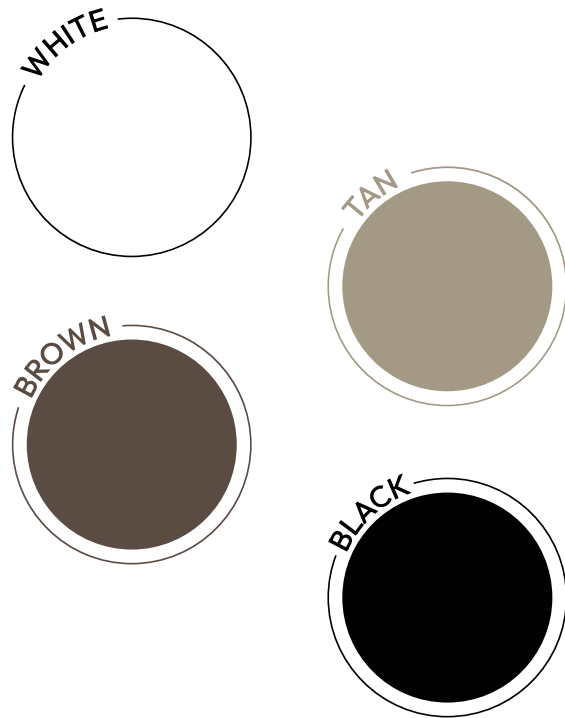

Frame Colors and Vinyl Tint Options

Xtend Porch Windows are available in four frame colors and four vinyl tint options to match your style.

Frame Colors

Tint Options

CLEAR

BRONZE

SMOKE GREY

DARK GREY