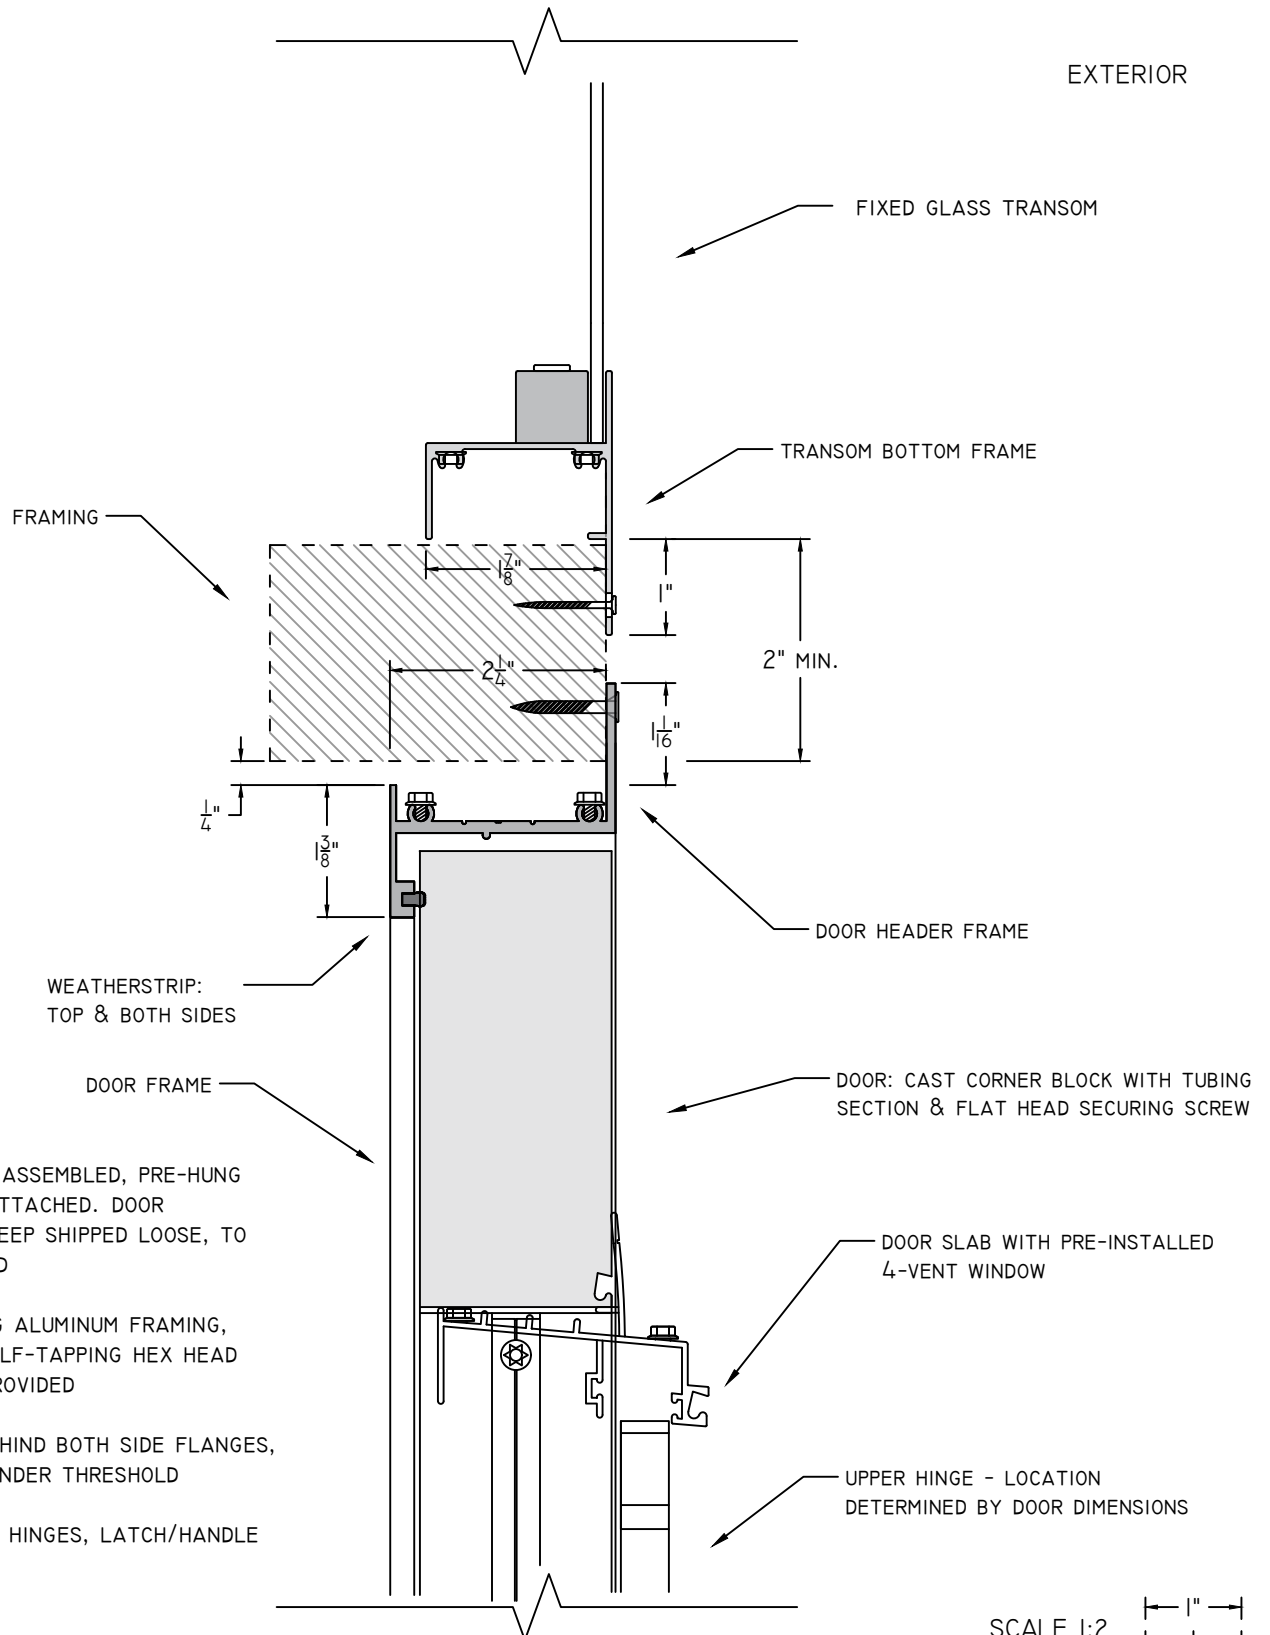

XTEND DOOR & TRANSOM
(POWDER COATED ALUMINUM)

INTERIOR

EXTERIOR

NOTES:

UNIT COMES FULLY ASSEMBLED, PRE-HUNG WITH THRESHOLD ATTACHED. DOOR HARDWARE AND SWEEP SHIPPED LOOSE, TO BE FIELD INSTALLED

NOTIFY US IF USING ALUMINUM FRAMING, COLOR MATCHED SELF-TAPPING HEX HEAD SCREWS WILL BE PROVIDED

APPLY SEALANT BEHIND BOTH SIDE FLANGES, TOP FLANGE AND UNDER THRESHOLD

NOT SHOWN - DOOR HINGES, LATCH/HANDLE

SCALE 1:2